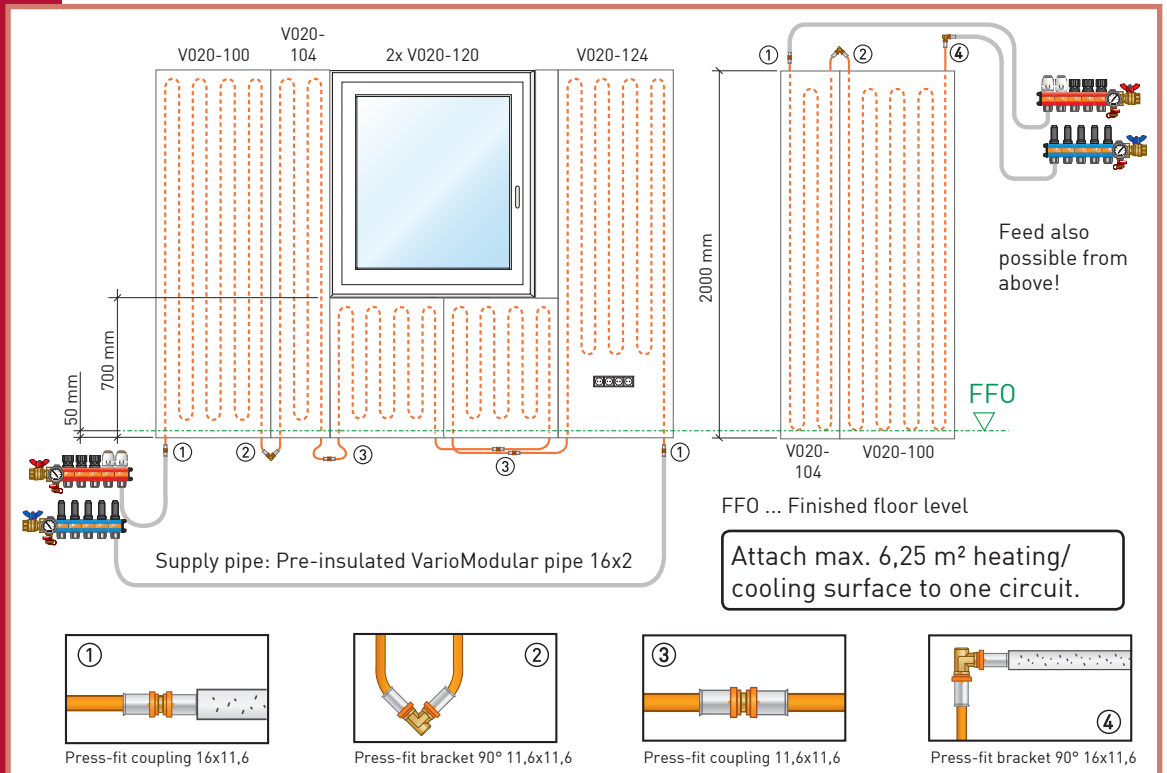

Front view:

Installation order and installation example

Example of a ground plan by means of the first floor of a detached house.

- ... Heating/cooling manifold
- R-TH ... Room thermostat
- ... ModuleStandardWall-Classic
- ... Floor heating cooling

Example view

That way a completely installed and attached Variotherm modular wall heating/cooling could look before spackled inclusive mounted remaining surfaces.

VARIOTHERM
HEATING. COOLING. COMFORT.